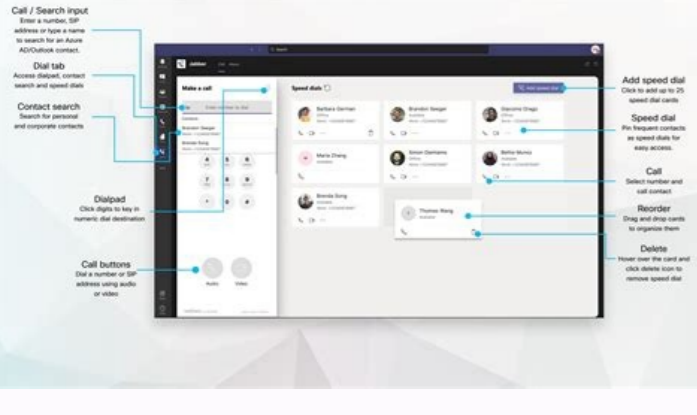

Cisco jabber android user guide

Cisco jabber for android end user guide.