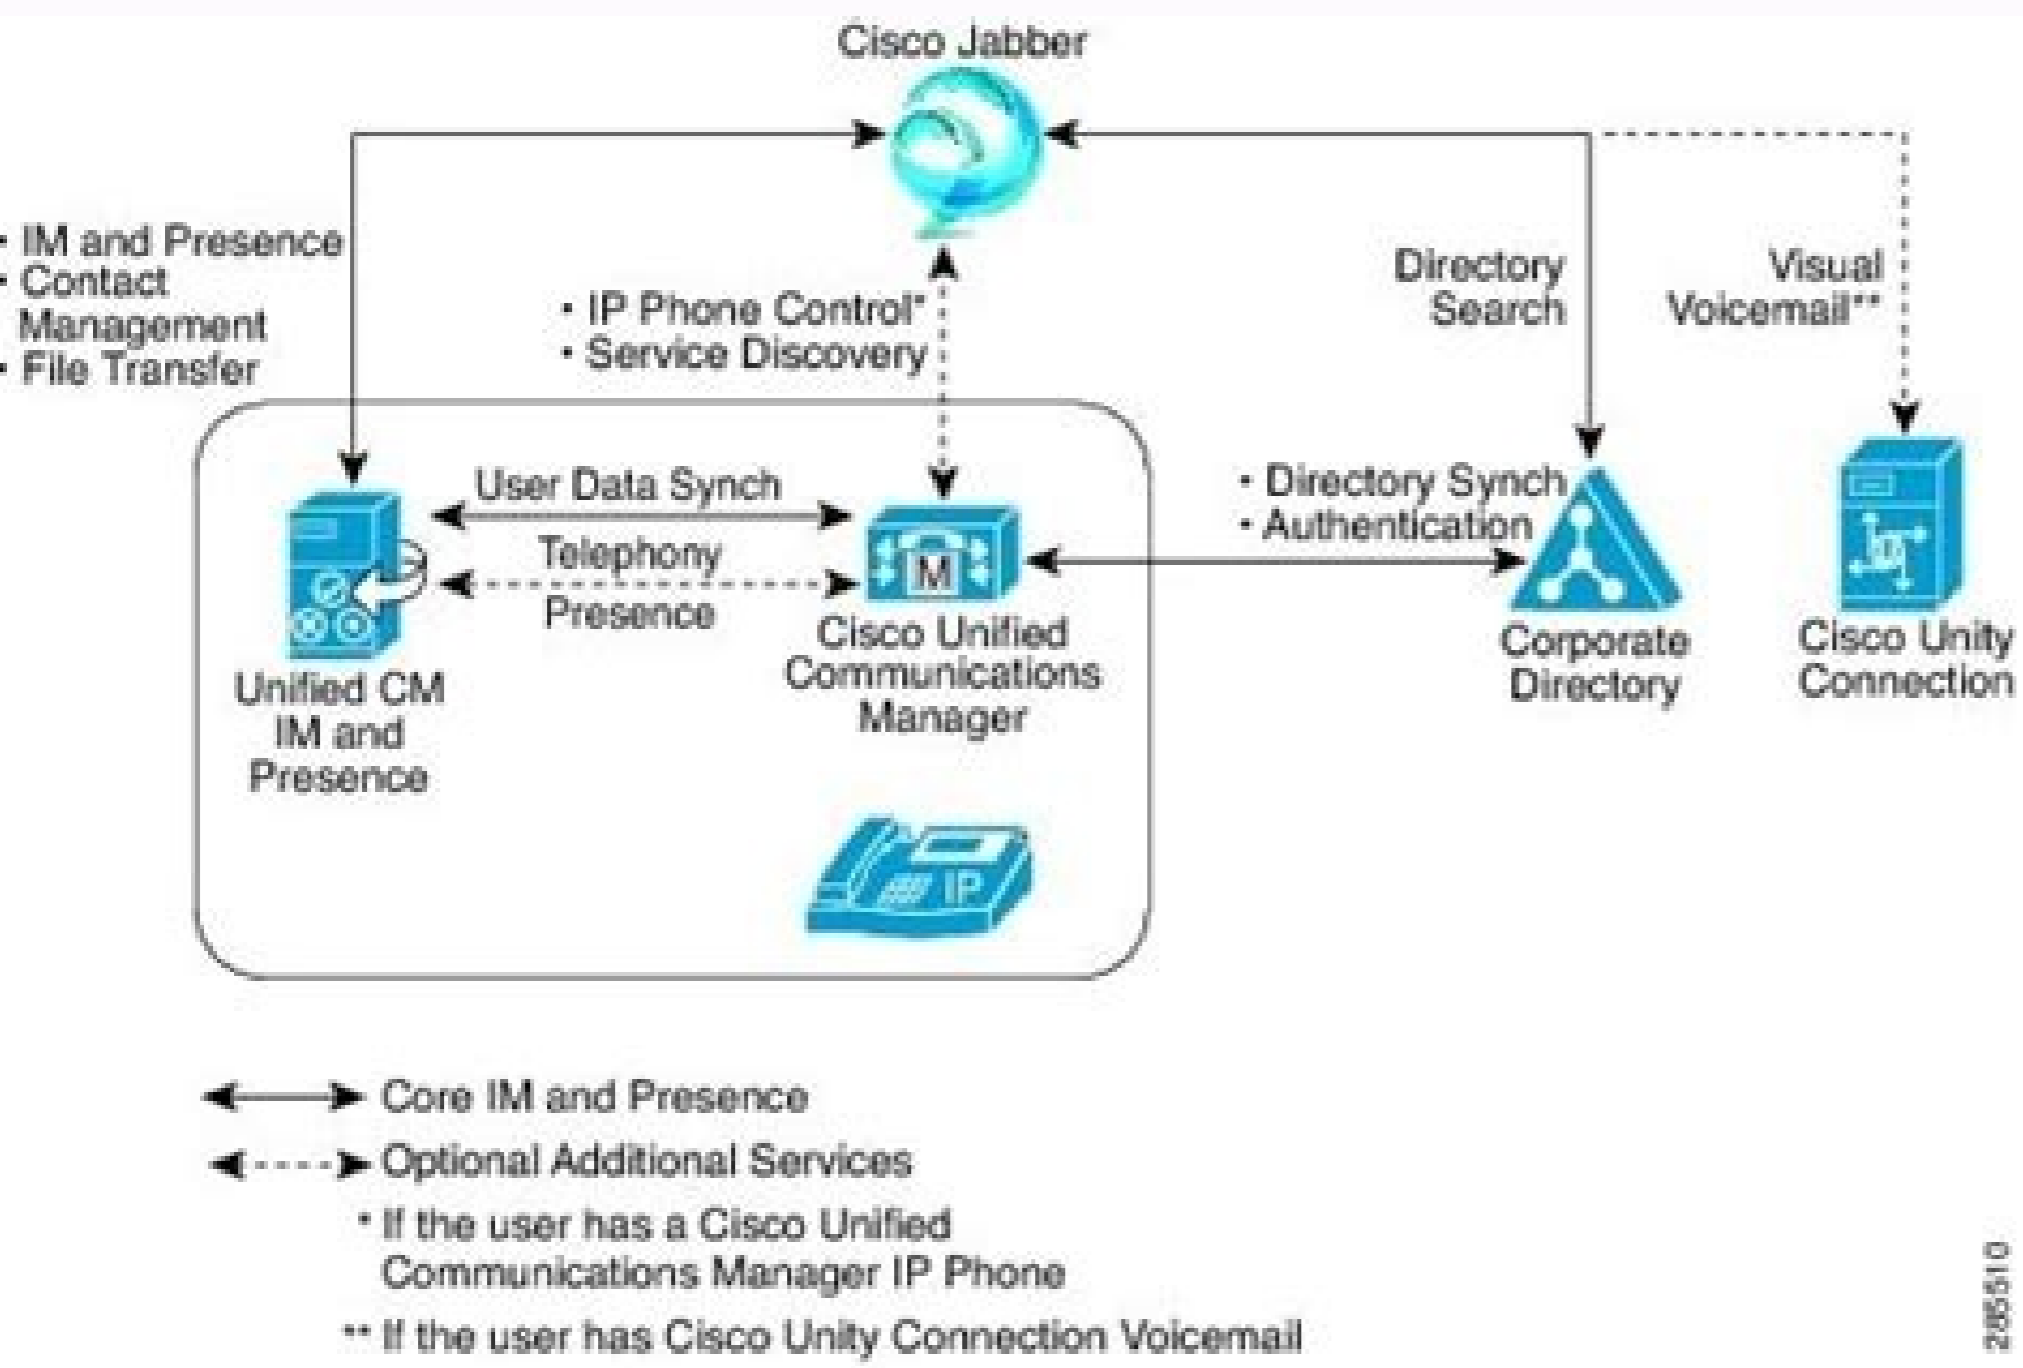

Cisco jabber android user guide

Cisco jabber for android end user guide.